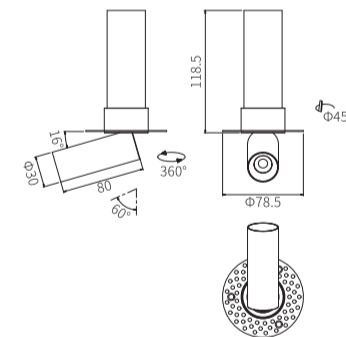

Type

Recessed

Single Line Diagram

Recessed

NESTA ADJUSTABLE WO TRM 35

NESTA ADJUSTABLE WO TRM 45

Light Distribution

Direct

CRI ≥ 90/95

TUNABLE WHITE

NESTA ADJUSTABLE WO TRM

Nesta Adjustable WO TRM

- Luminaire housing of die-cast- aluminium
- Round recessed adjustable spotlight with effortless installation
- Surface powder coated
- COB (Chip on Board) technology
- Technology for maximum efficiency
- Adjustable fixtures for giving direction as required
- For specific areas or to accentuate a feature
- Zero multiple shadows
- LED with effective colour rendering
- Overflowing colours with soft light and shadow
- Interpretation of the real environment light and colours
- High colour rendering

NESTA ADJUSTABLE WO TRM

NESTA ADJUSTABLE WO TRM 35

Product order code	System Power	Dimensions
4069 - 1	3W	Outer Dia =64.5mm Cutout Dia = 35mm H = 98.5mm

NESTA ADJUSTABLE WO TRM 45

Product order code	System Power	Dimensions
4069 - 2	5W	Outer Dia =78.5mm Cutout Dia =45mm H = 118.5mm

15°	1
24°	2
36°	3

Control

ON-OFF	
ON-OFF (FLICKER FREE)	
DALI-2 DT6	
DALI-2 DT8	
DALI +	

Mounting Type

Recessed	1
----------	---

Material Colour

Silver	1
--------	---