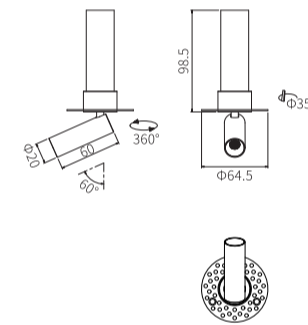

Type

Recessed

Single Line Diagram

Recessed

NESTA ADJUSTABLE WO TRM 35

NESTA ADJUSTABLE WO TRM 45

Light Distribution

Direct

CRI ≥ 90/95

TUNABLE WHITE

NESTA ADJUSTABLE WO TRM

Nesta Adjustable WO TRM

- Luminaire housing of die-cast- aluminium
- Round recessed adjustable spotlight with effortless installation
- Surface powder coated
- COB (Chip on Board) technology
- Technology for maximum efficiency
- Adjustable fixtures for giving direction as required
- For specific areas or to accentuate a feature
- Zero multiple shadows
- LED with effective colour rendering
- Overflowing colours with soft light and shadow
- Interpretation of the real environment light and colours
- High colour rendering

NESTA ADJUSTABLE WO TRM

NESTA ADJUSTABLE WO TRM 35

Product order code	System Power	Dimensions
4069 - 1	3W	Outer Dia =64.5mm Cutout Dia = 35mm H = 98.5mm

NESTA ADJUSTABLE WO TRM 45

Product order code	System Power	Dimensions
4069 - 2	5W	Outer Dia =78.5mm Cutout Dia =45mm H = 118.5mm

15°	1
24°	2
36°	3

Control

ON-OFF	
ON-OFF (FLICKER FREE)	
DALI-2 DT6	
DALI-2 DT8	
DALI +	

Mounting Type

Recessed	1
----------	---

Material Colour

Silver	1
--------	---